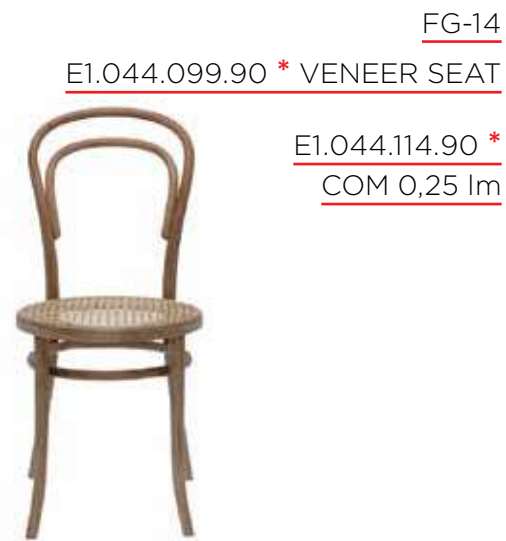

FG-8145
E1.044.106.40 * VENEER SEAT

FG-14
E1.044.099.90 * VENEER SEAT

E1.044.114.90 *
COM 0,25 lm