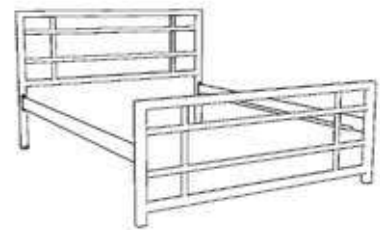

MATTRESSES

HT-101

90x200cm: 00424.098.00 *
140x200cm: 00424.110.00 *

HT-102