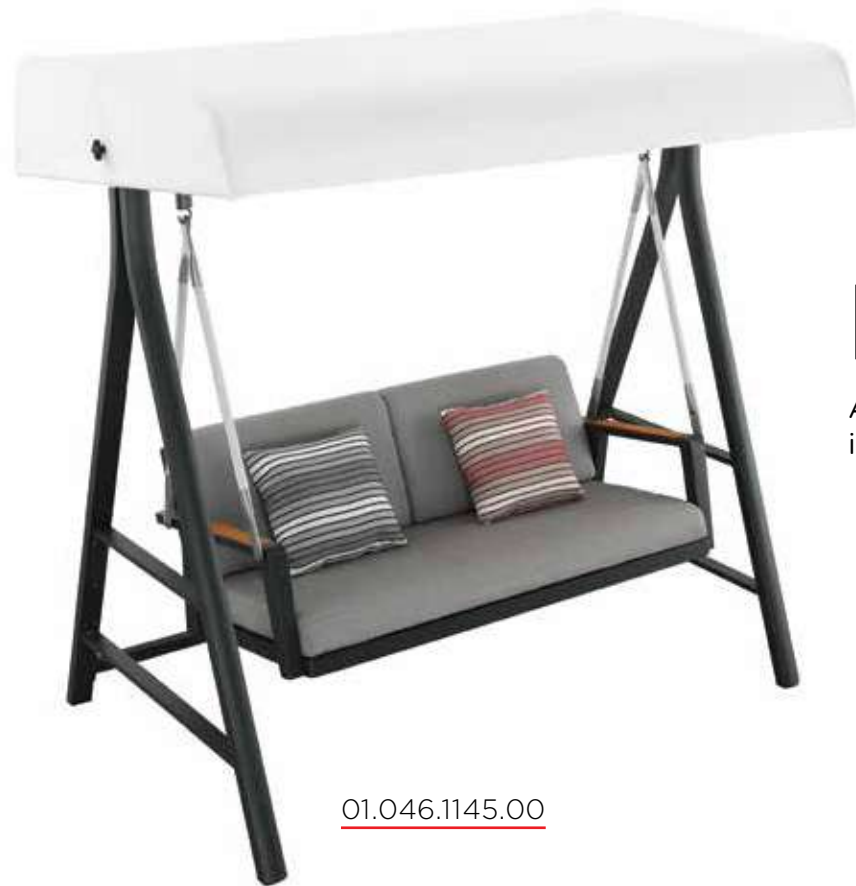

EMOTI/SWING

HIGOLD®

Aluminum swing 196,5x134x200cm.
Frame color: Anthracite no. 0016
Cushions: White-Brown no. FA-4074
Pillows: Grey-White no. FA-4094 & Red-White-Beige no. FA-4125

01.046.1145.00