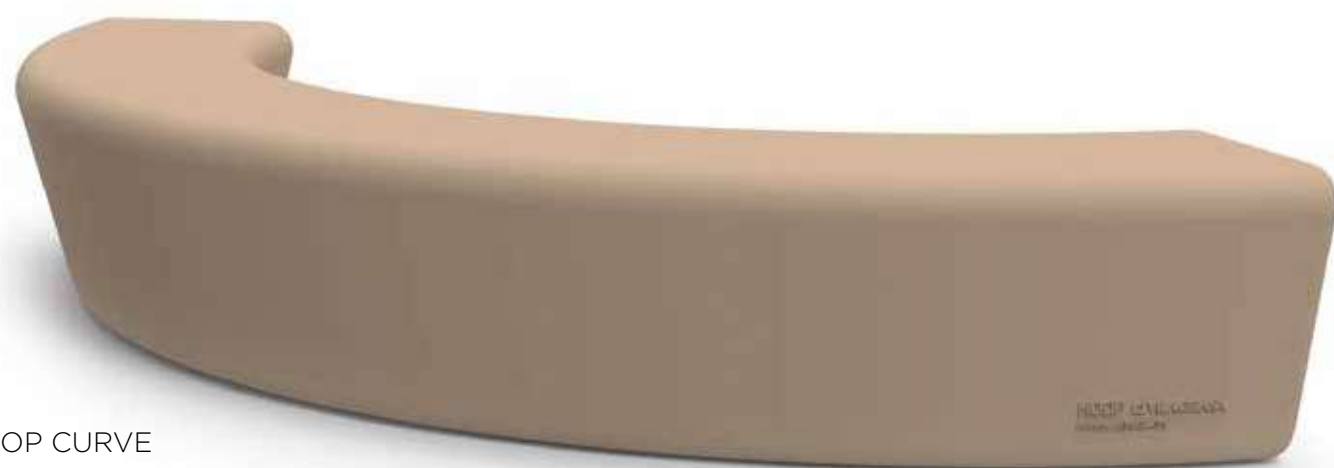

# HOOP

Resin polyethylene bench in 3 shapes: Circular, semi-circular, linear. Protection against UV rays.

Available in 3 colors: Orange, Sand, Red.

HOOP RING  
E0.099.1510.00 \*

HOOP CURVE  
E0.099.1217.00 \*