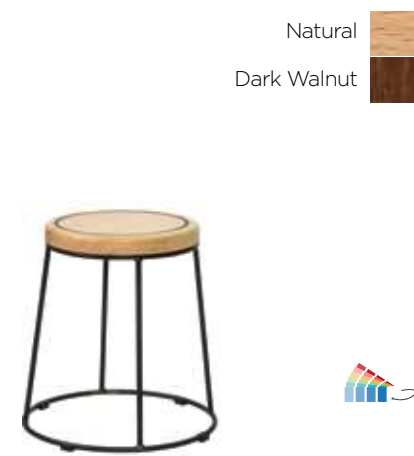

10 YEARS

VINO/V  
00424.067.00  
COM 0,35 lm

10 YEARS

NOE/SB-L  
00424.081.00

Natural  
Dark Walnut

10 YEARS

NOE/S-L  
00424.071.00

Natural  
Dark Walnut