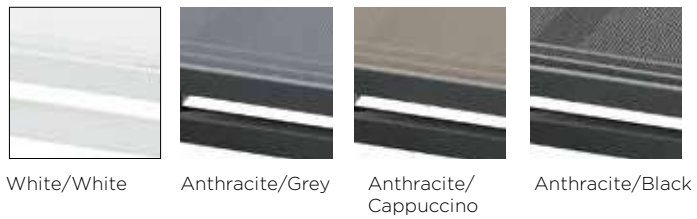

00.023.0305.00 *

Frame/Textilene:

FALCON/TL

Aluminum side table 46x45x45cm with teak wood slats.