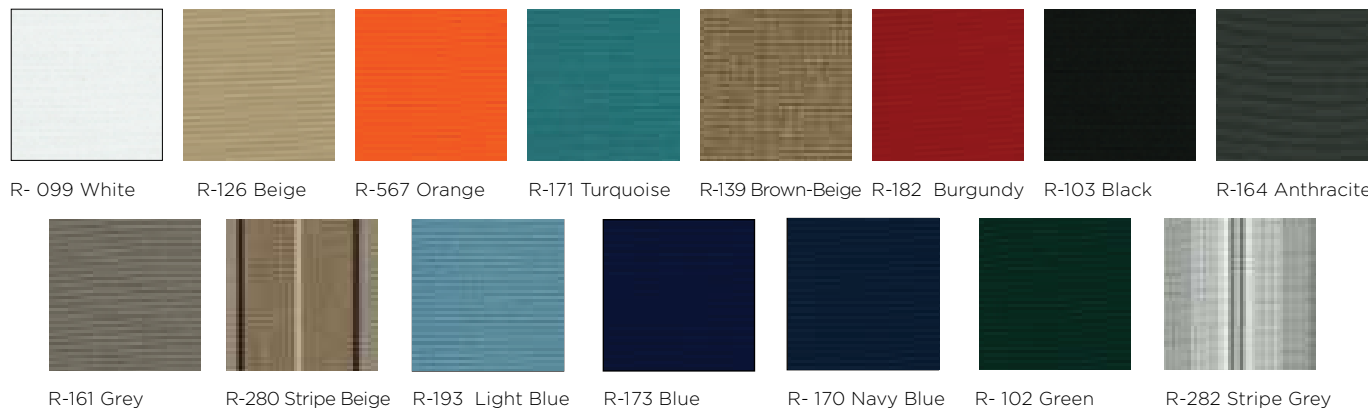

Acrylic fabrics "Recacril":

R- 099 White R-126 Beige R-567 Orange R-171 Turquoise R-139 Brown-Beige R-182 Burgundy R-103 Black R-164 Anthracite

R-161 Grey R-280 Stripe Beige R-193 Light Blue R-173 Blue R- 170 Navy Blue R- 102 Green R-282 Stripe Grey

SMART Ø210cm

Aluminum umbrella with push up mechanism. Pole Ø38mm diameter in one piece with 8 spokes in diameter Ø19mm. Polyester fabric 250g/m² with PVC cover & UV treatment. Available in 2 colors: White frame/Ecru fabric, White frame/Cappuccino fabric.