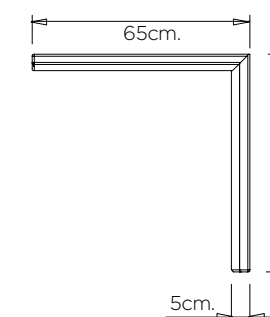

ABACO SET OF
CORNER-PANELS 65x65cm
00424.039.00 COM 0,70 lm