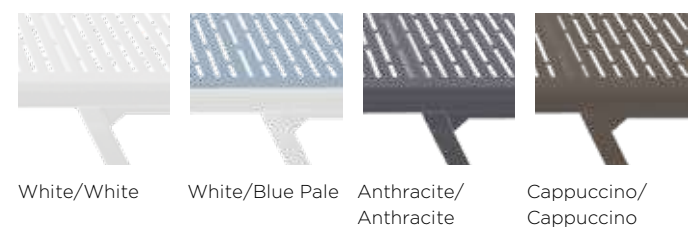

Frame/Surface: